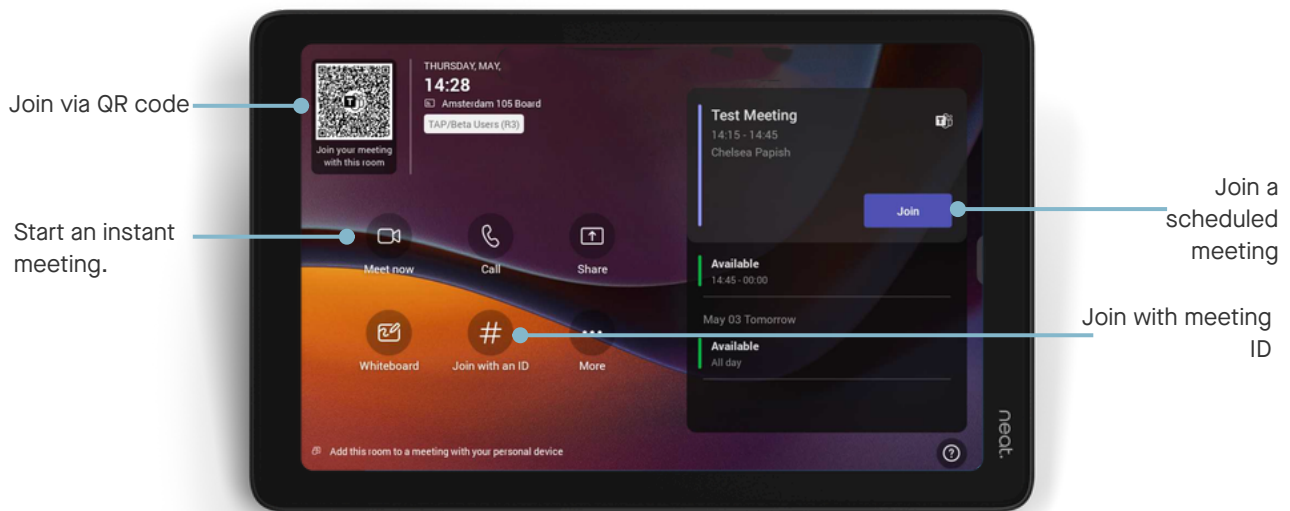

Neat Pad

Console quick start guide for Microsoft Teams

Homepage controls

Meeting controls